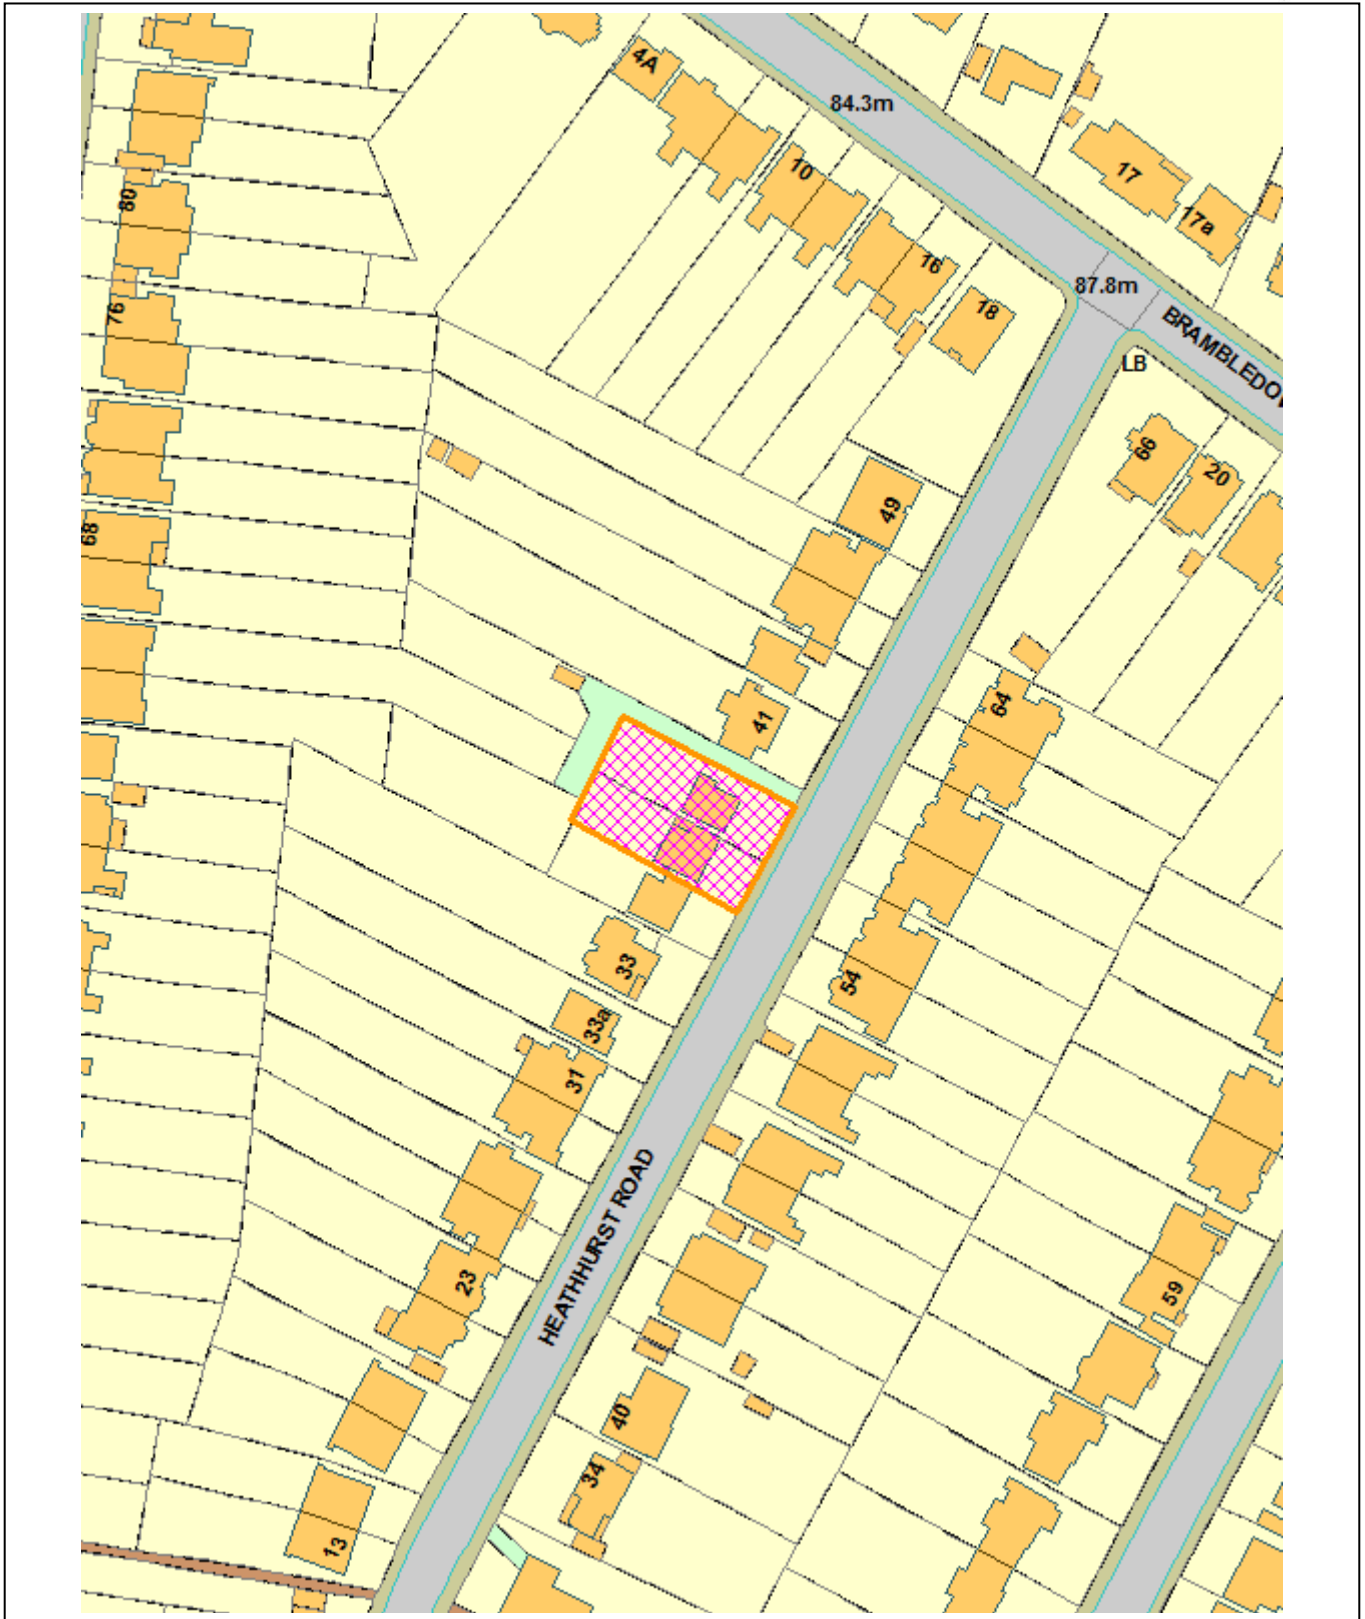

This item will not be considered before 9pm

CROYDON
www.croydon.gov.uk

Reference number: 18/01641/FUL

Scale 1:1250

Crown Copyright Ordnance Survey (License No: 100019257) 2011